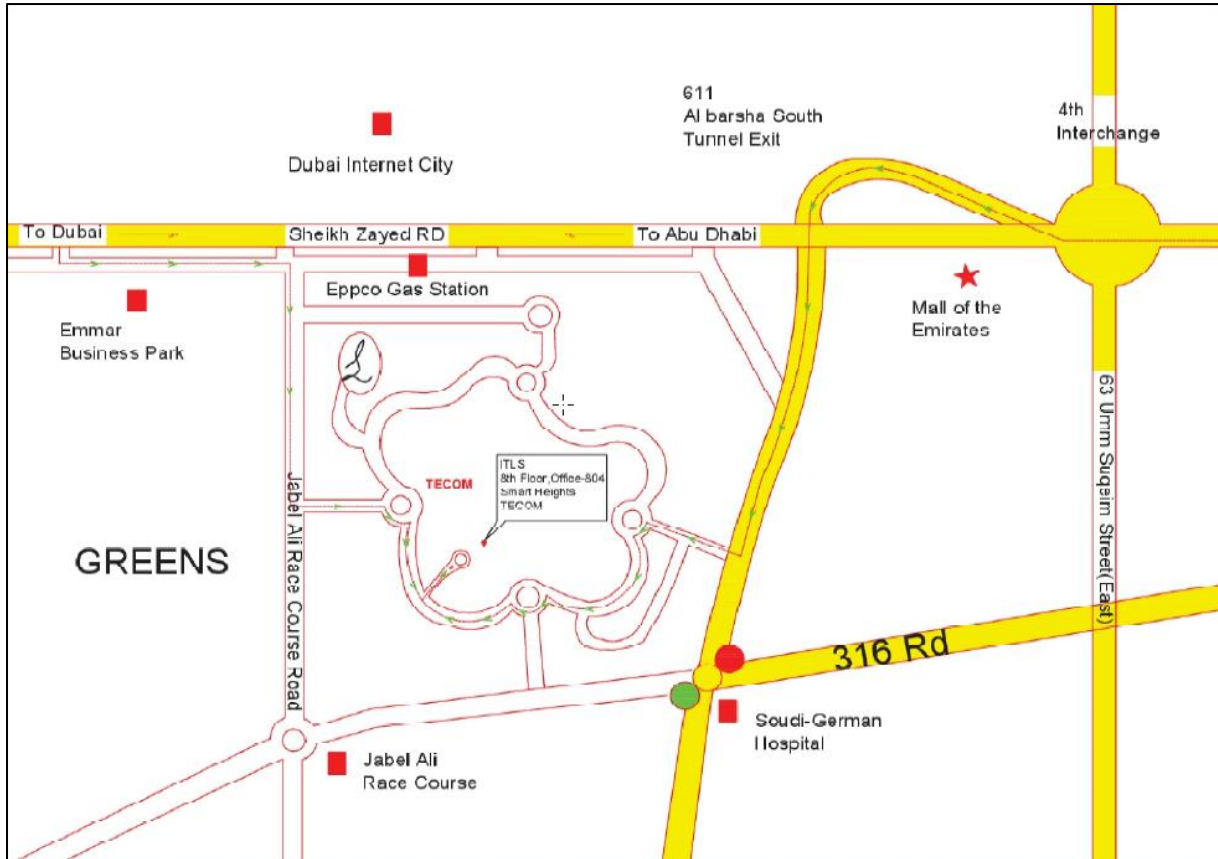

ITLS Training Services

804 - Smart Heights (DAMAC) TECOM Zone C

Dubai

United Arab Emirates

Directions

28 km Distance from Dubai International Airport (DXB) - Dubai - United Arab Emirates to Damac Smart Heights - Dubai - United Arab Emirates.